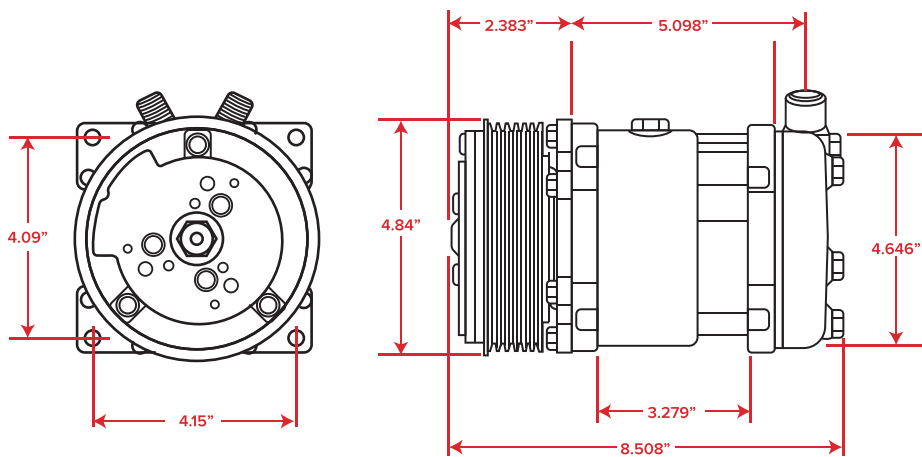

# A/C COMPRESSOR DIMENSIONS

**HC5001C**

Sanden 508 R134A Style  
A/C Compressor V-Belt, Black Clutch

**HC5003C**

Sanden 508 R134A Style  
A/C Compressor V-Belt, Silver Clutch

**HC5002C**

Sanden 508 R134A Style  
A/C Compressor Serpentine Belt,  
Black Clutch

**HC5004C**

Sanden 508 R134A Style  
A/C Compressor Serpentine Belt,  
Silver Clutch

**HC5005C**

Sanden SD-7 Style A/C Compressor  
Serpentine Belt, 6 Groove, Silver Clutch