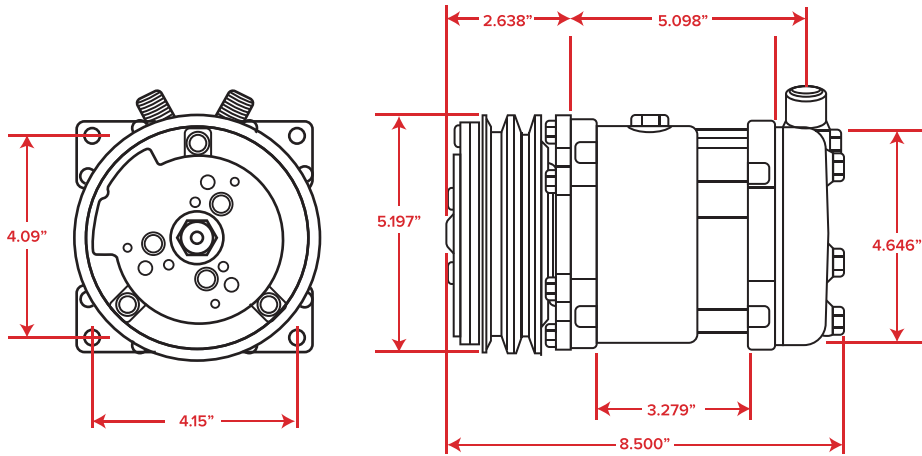

# A/C COMPRESSOR DIMENSIONS

**HC5001C**

Sanden 508 R134A Style  
A/C Compressor V-Belt, Black Clutch

**HC5003C**

Sanden 508 R134A Style  
A/C Compressor V-Belt, Silver Clutch

**HC5002C**

Sanden 508 R134A Style  
A/C Compressor Serpentine Belt,  
Black Clutch

**HC5004C**

Sanden 508 R134A Style  
A/C Compressor Serpentine Belt,  
Silver Clutch

**HC5005C**

Sanden SD-7 Style A/C Compressor  
Serpentine Belt, 6 Groove, Silver Clutch