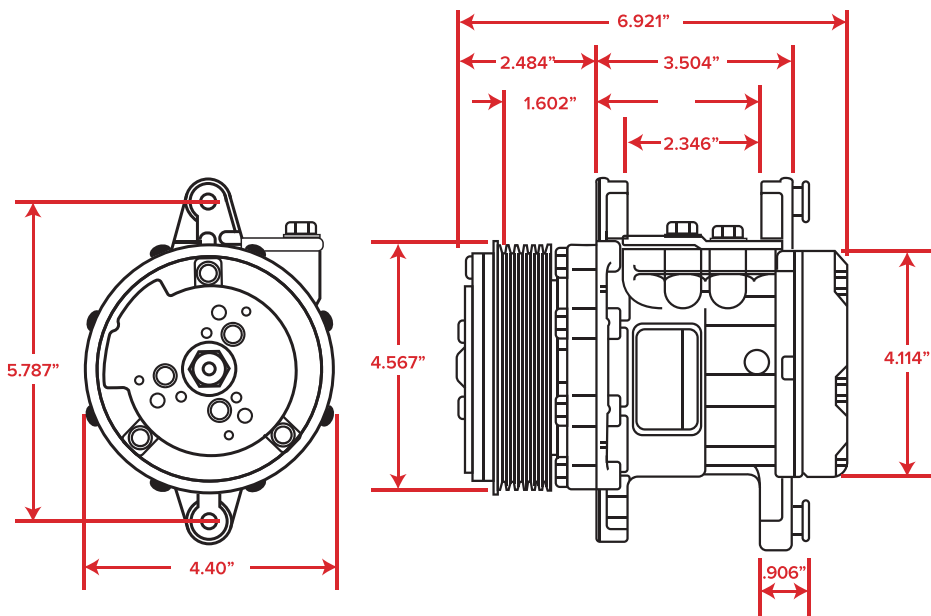

# A/C COMPRESSOR DIMENSIONS

**HC5001C**

Sanden 508 R134A Style  
A/C Compressor V-Belt, Black Clutch

**HC5003C**

Sanden 508 R134A Style  
A/C Compressor V-Belt, Silver Clutch

**HC5002C**

Sanden 508 R134A Style  
A/C Compressor Serpentine Belt,  
Black Clutch

**HC5004C**

Sanden 508 R134A Style  
A/C Compressor Serpentine Belt,  
Silver Clutch

**HC5005C**

Sanden SD-7 Style A/C Compressor  
Serpentine Belt, 6 Groove, Silver Clutch